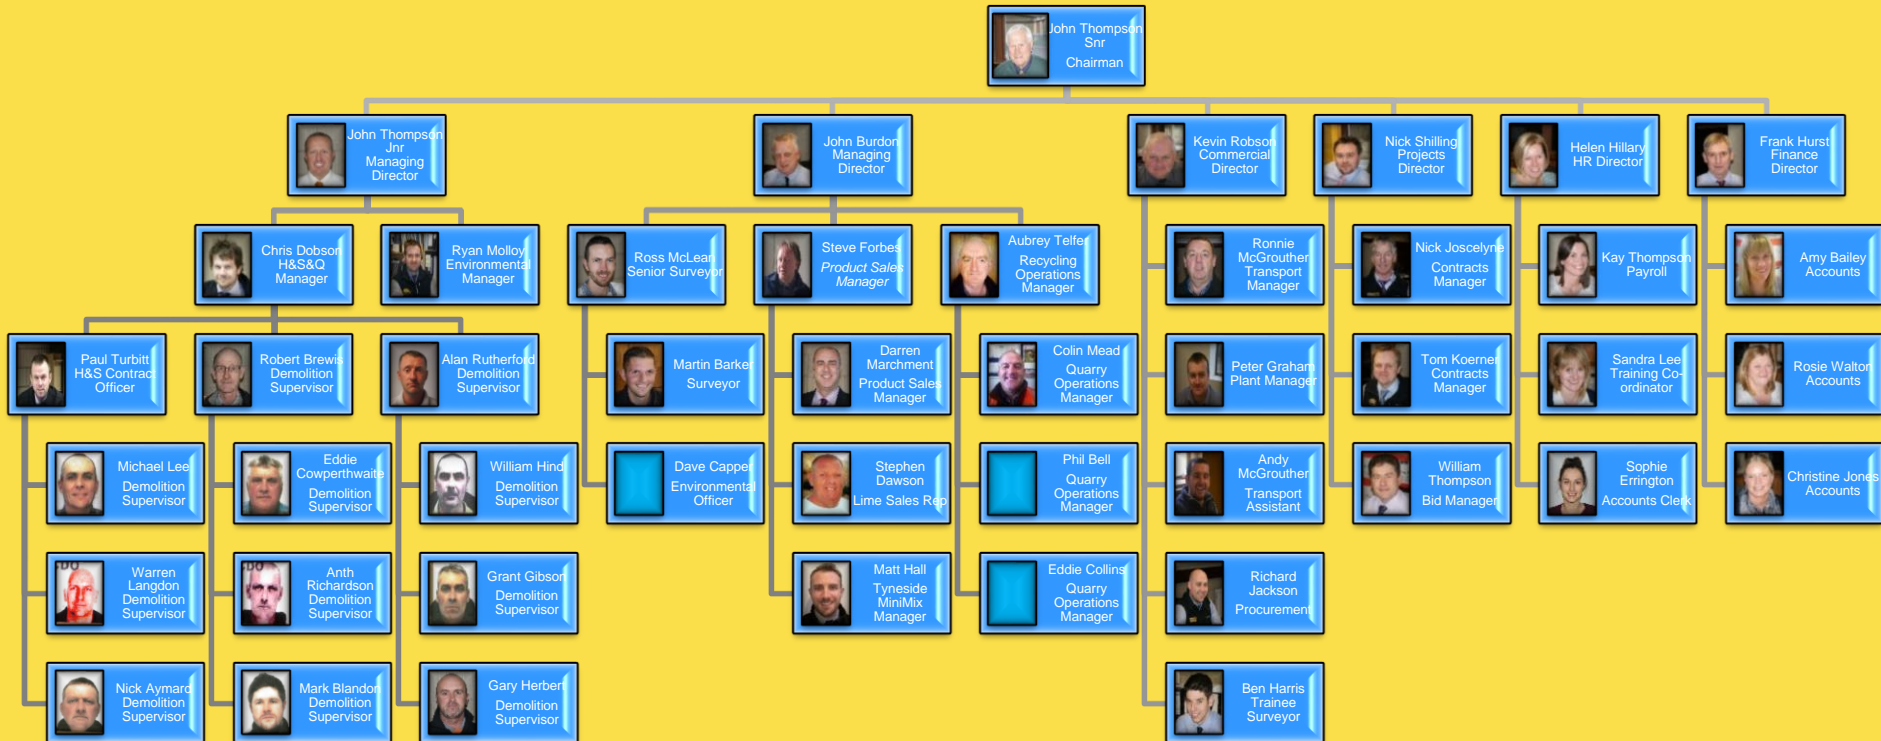

Thompsons of Prudhoe Organisation Chart

Telephone: (01661) 832 422
Facsimile: (01661) 833 687

thompsonsofprudhoe.com
info@thompsonsofprudhoe.com

THOMPSONS
OF • PRUDHOE